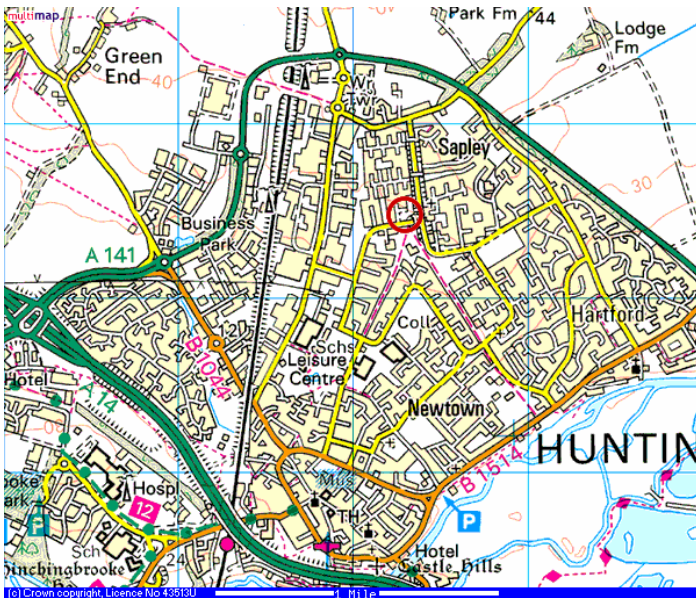

# How to get to the Oak Tree Community Centre, Huntingdon

1. This first map shows roughly where in Huntingdon the Oak Tree is located (red circle)

The brown oval-shaped roadway at the bottom of the map is the inner ring road – one-way, clockwise.

Hinchingsbrooke Hospital (“12”) is near the station, lower left.

2. And this second map shows the local area in more detail

OAK TREE Entrance

This junction is now a cross roads with traffic lights. The car park across from Maple Drive is where you should park. Then walk across to the Oak Tree.

For GPS equipment, the postcode of the Oak Tree is PE29 7HN